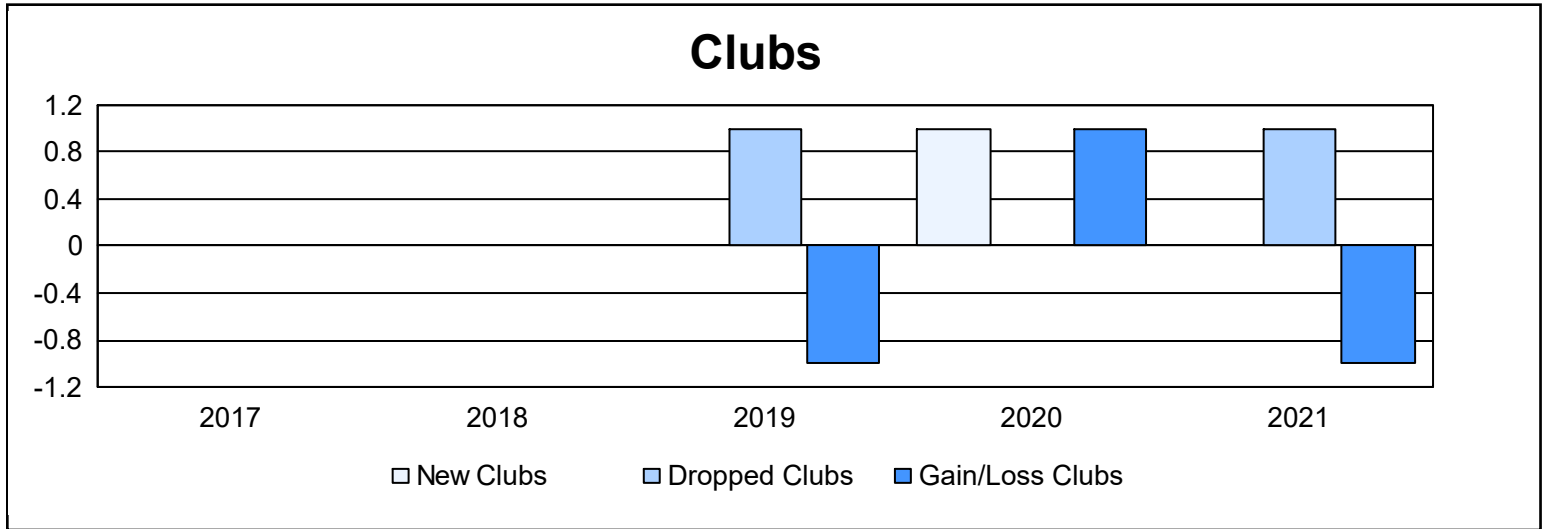

Year	New Clubs	Dropped Clubs	Gain/ Loss Clubs	New Members	Charter Members	Reinstate Members	Transfer Members	Total Member Added	Total Members Dropped	Gain/ Loss Members
2016-2017	0	0	0	73	0	1	1	75	88	-13
2017-2018	0	0	0	66	0	2	3	71	80	-9
2018-2019	0	1	-1	75	0	1	3	79	106	-27
2019-2020	1	0	1	57	24	0	7	88	83	5
2020-2021	0	1	-1	58	0	1	2	61	81	-20
<b>Average</b>	<b>0</b>	<b>0</b>	<b>0</b>	<b>66</b>	<b>5</b>	<b>1</b>	<b>3</b>	<b>75</b>	<b>88</b>	<b>-13</b>

### Membership Composition June 2021 Cumulative