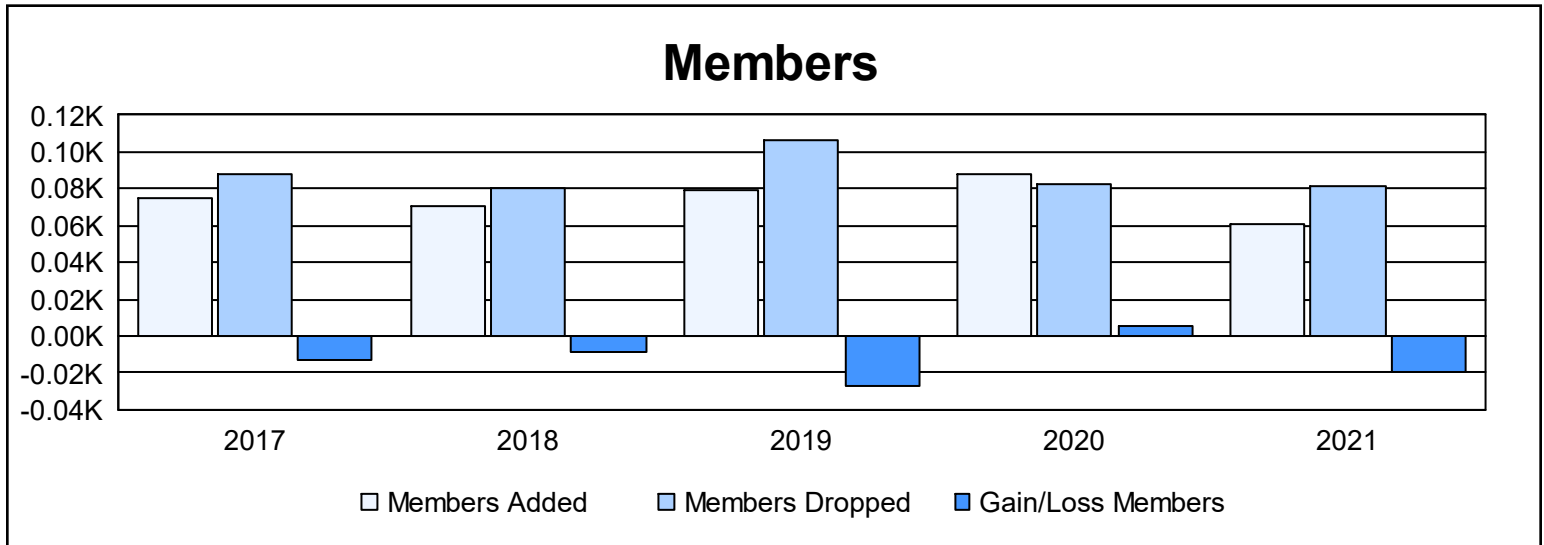

Year	New Clubs	Dropped Clubs	Gain/ Loss Clubs	New Members	Charter Members	Reinstate Members	Transfer Members	Total Member Added	Total Members Dropped	Gain/ Loss Members
2016-2017	0	0	0	73	0	1	1	75	88	-13
2017-2018	0	0	0	66	0	2	3	71	80	-9
2018-2019	0	1	-1	75	0	1	3	79	106	-27
2019-2020	1	0	1	57	24	0	7	88	83	5
2020-2021	0	1	-1	58	0	1	2	61	81	-20
<b>Average</b>	<b>0</b>	<b>0</b>	<b>0</b>	<b>66</b>	<b>5</b>	<b>1</b>	<b>3</b>	<b>75</b>	<b>88</b>	<b>-13</b>

### Membership Composition June 2021 Cumulative