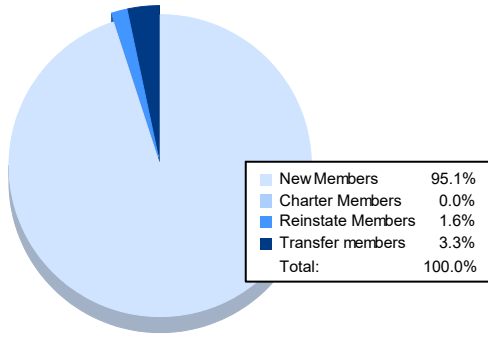

Year	New Clubs	Dropped Clubs	Gain/ Loss Clubs	New Members	Charter Members	Reinstate Members	Transfer Members	Total Member Added	Total Members Dropped	Gain/ Loss Members
2016-2017	0	0	0	73	0	1	1	75	88	-13
2017-2018	0	0	0	66	0	2	3	71	80	-9
2018-2019	0	1	-1	75	0	1	3	79	106	-27
2019-2020	1	0	1	57	24	0	7	88	83	5
2020-2021	0	1	-1	58	0	1	2	61	81	-20
<b>Average</b>	<b>0</b>	<b>0</b>	<b>0</b>	<b>66</b>	<b>5</b>	<b>1</b>	<b>3</b>	<b>75</b>	<b>88</b>	<b>-13</b>

### Membership Composition June 2021 Cumulative